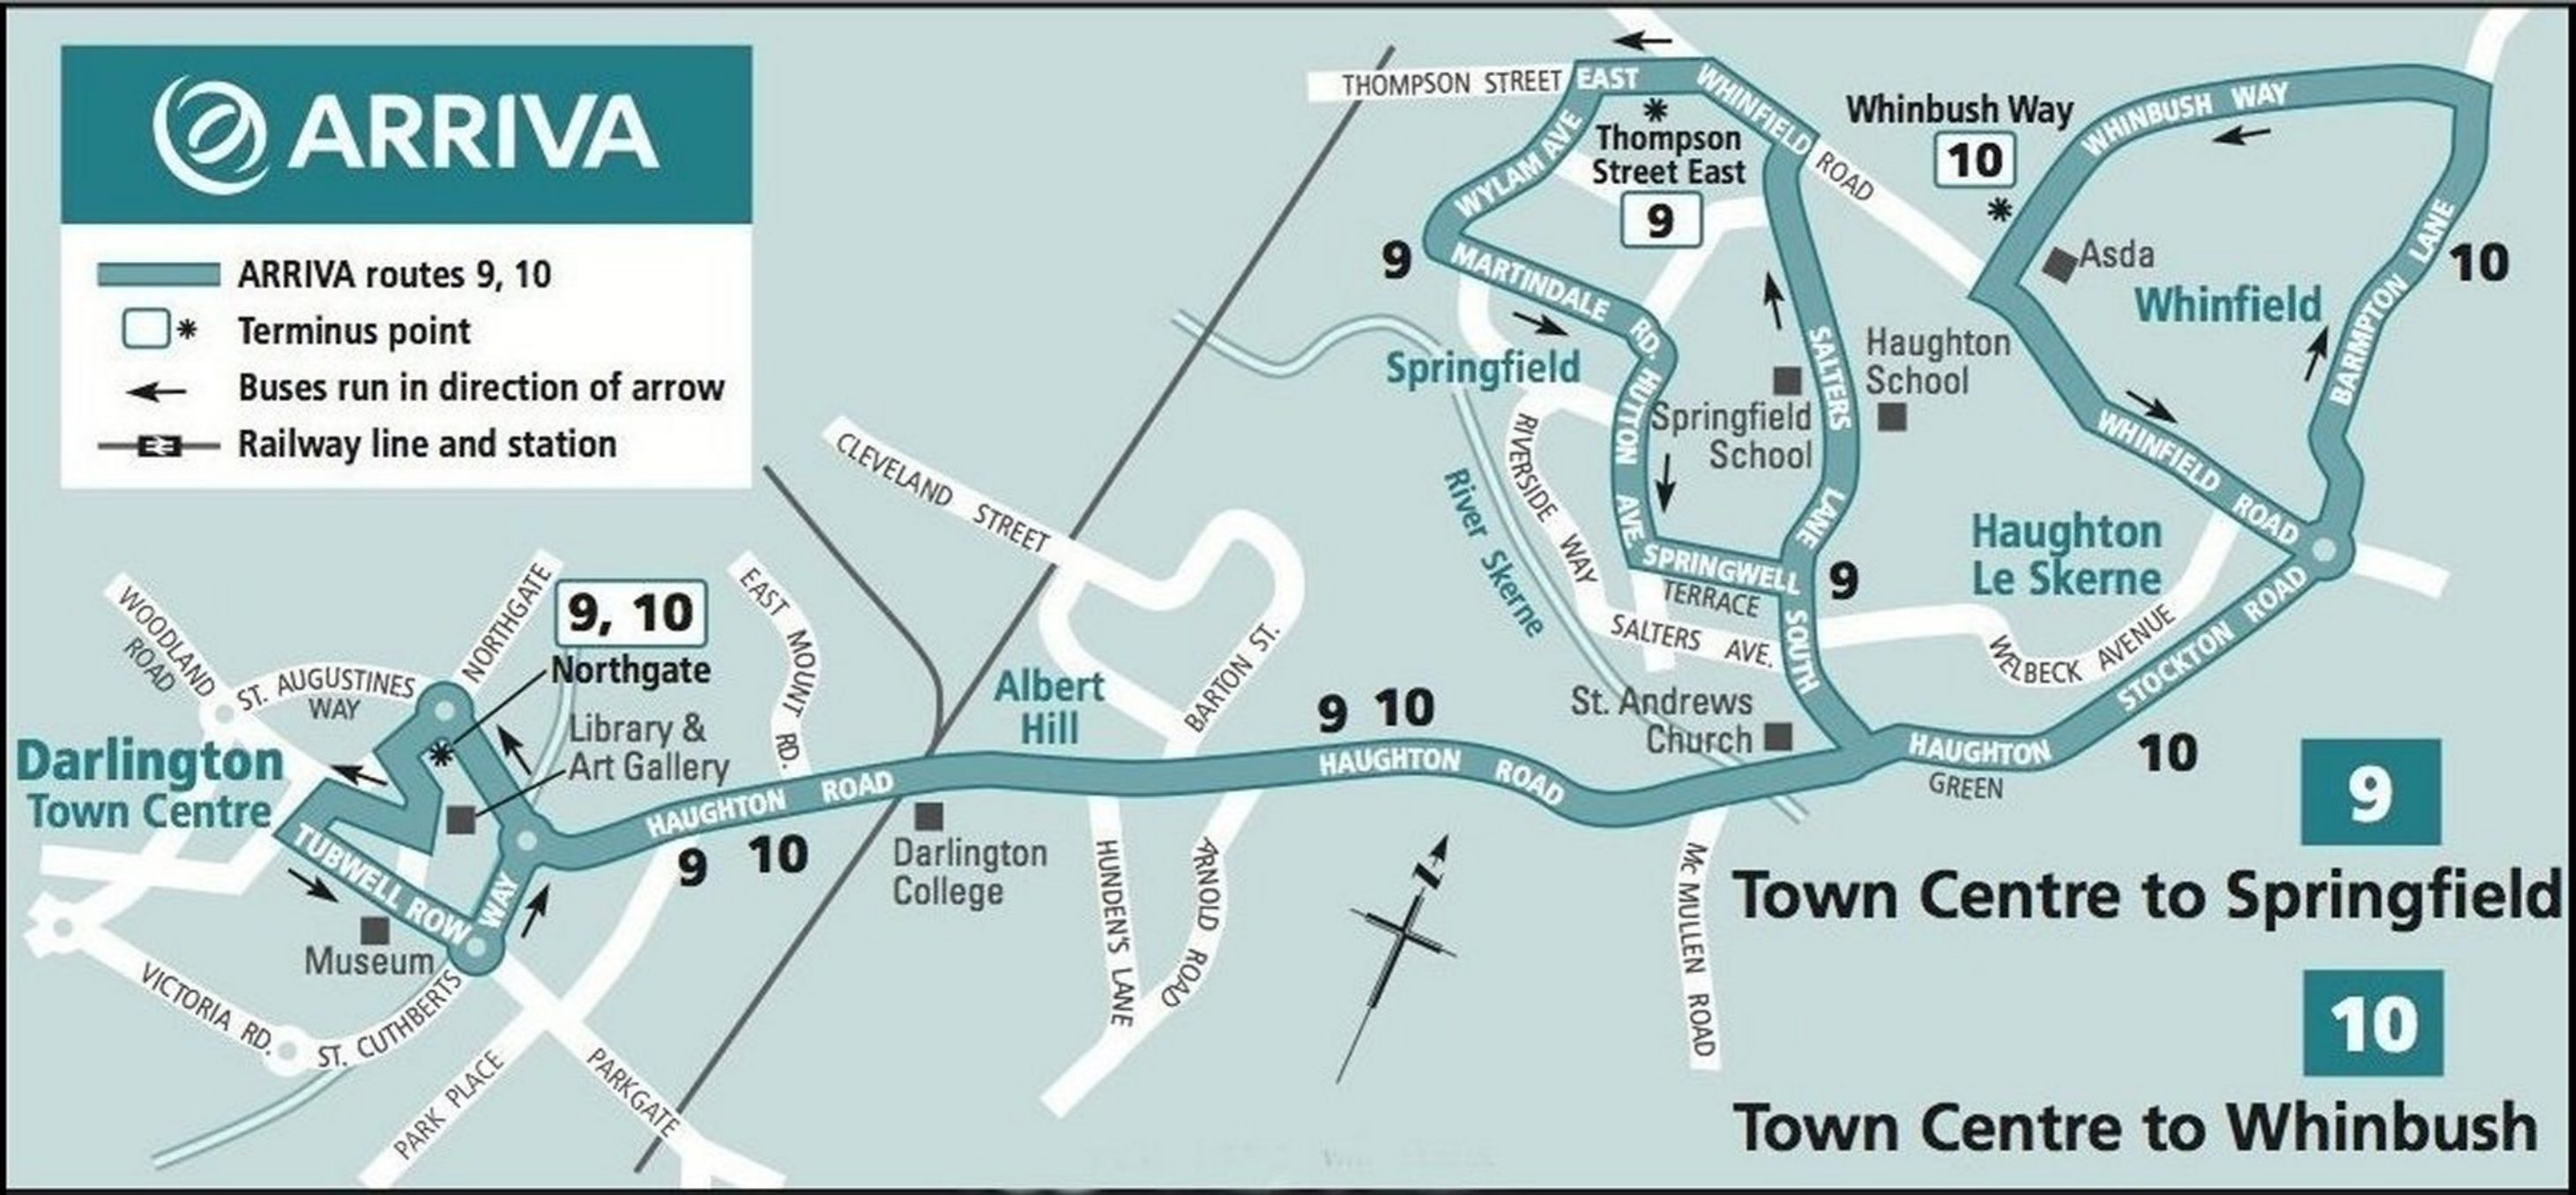

- ARRIVA routes 9, 10
- * Terminus point
- Buses run in direction of arrow
- Railway line and station

Town Centre to Springfield

Town Centre to Whinbush